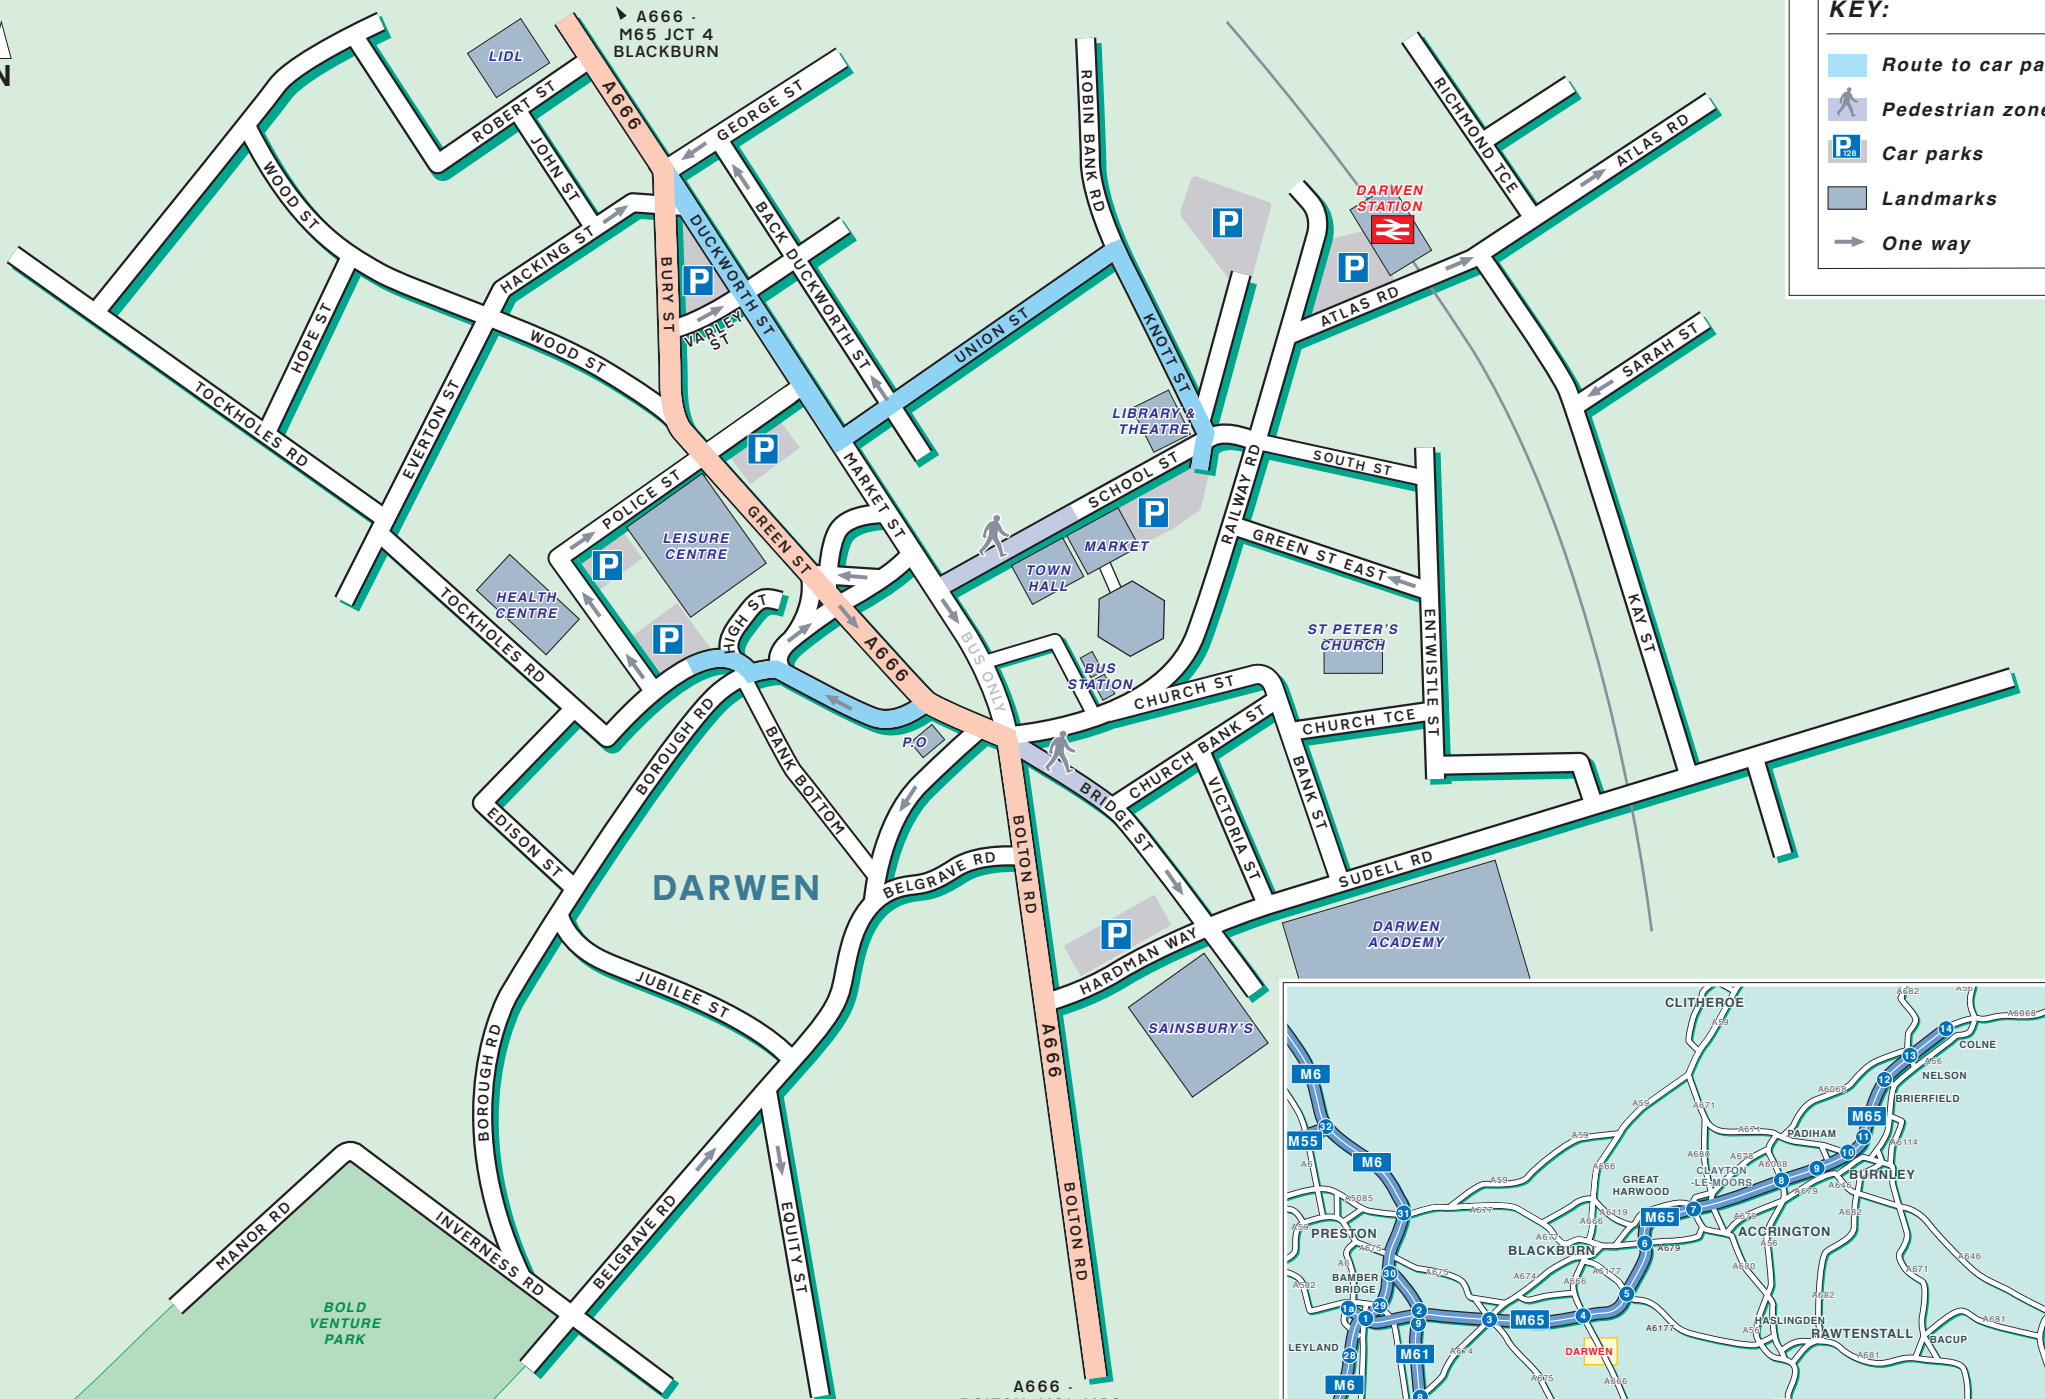

KEY:

-  Route to car parks
-  Pedestrian zone
-  Car parks
-  Landmarks
-  One way

A666 - BOLTON, M61, M60, MANCHESTER